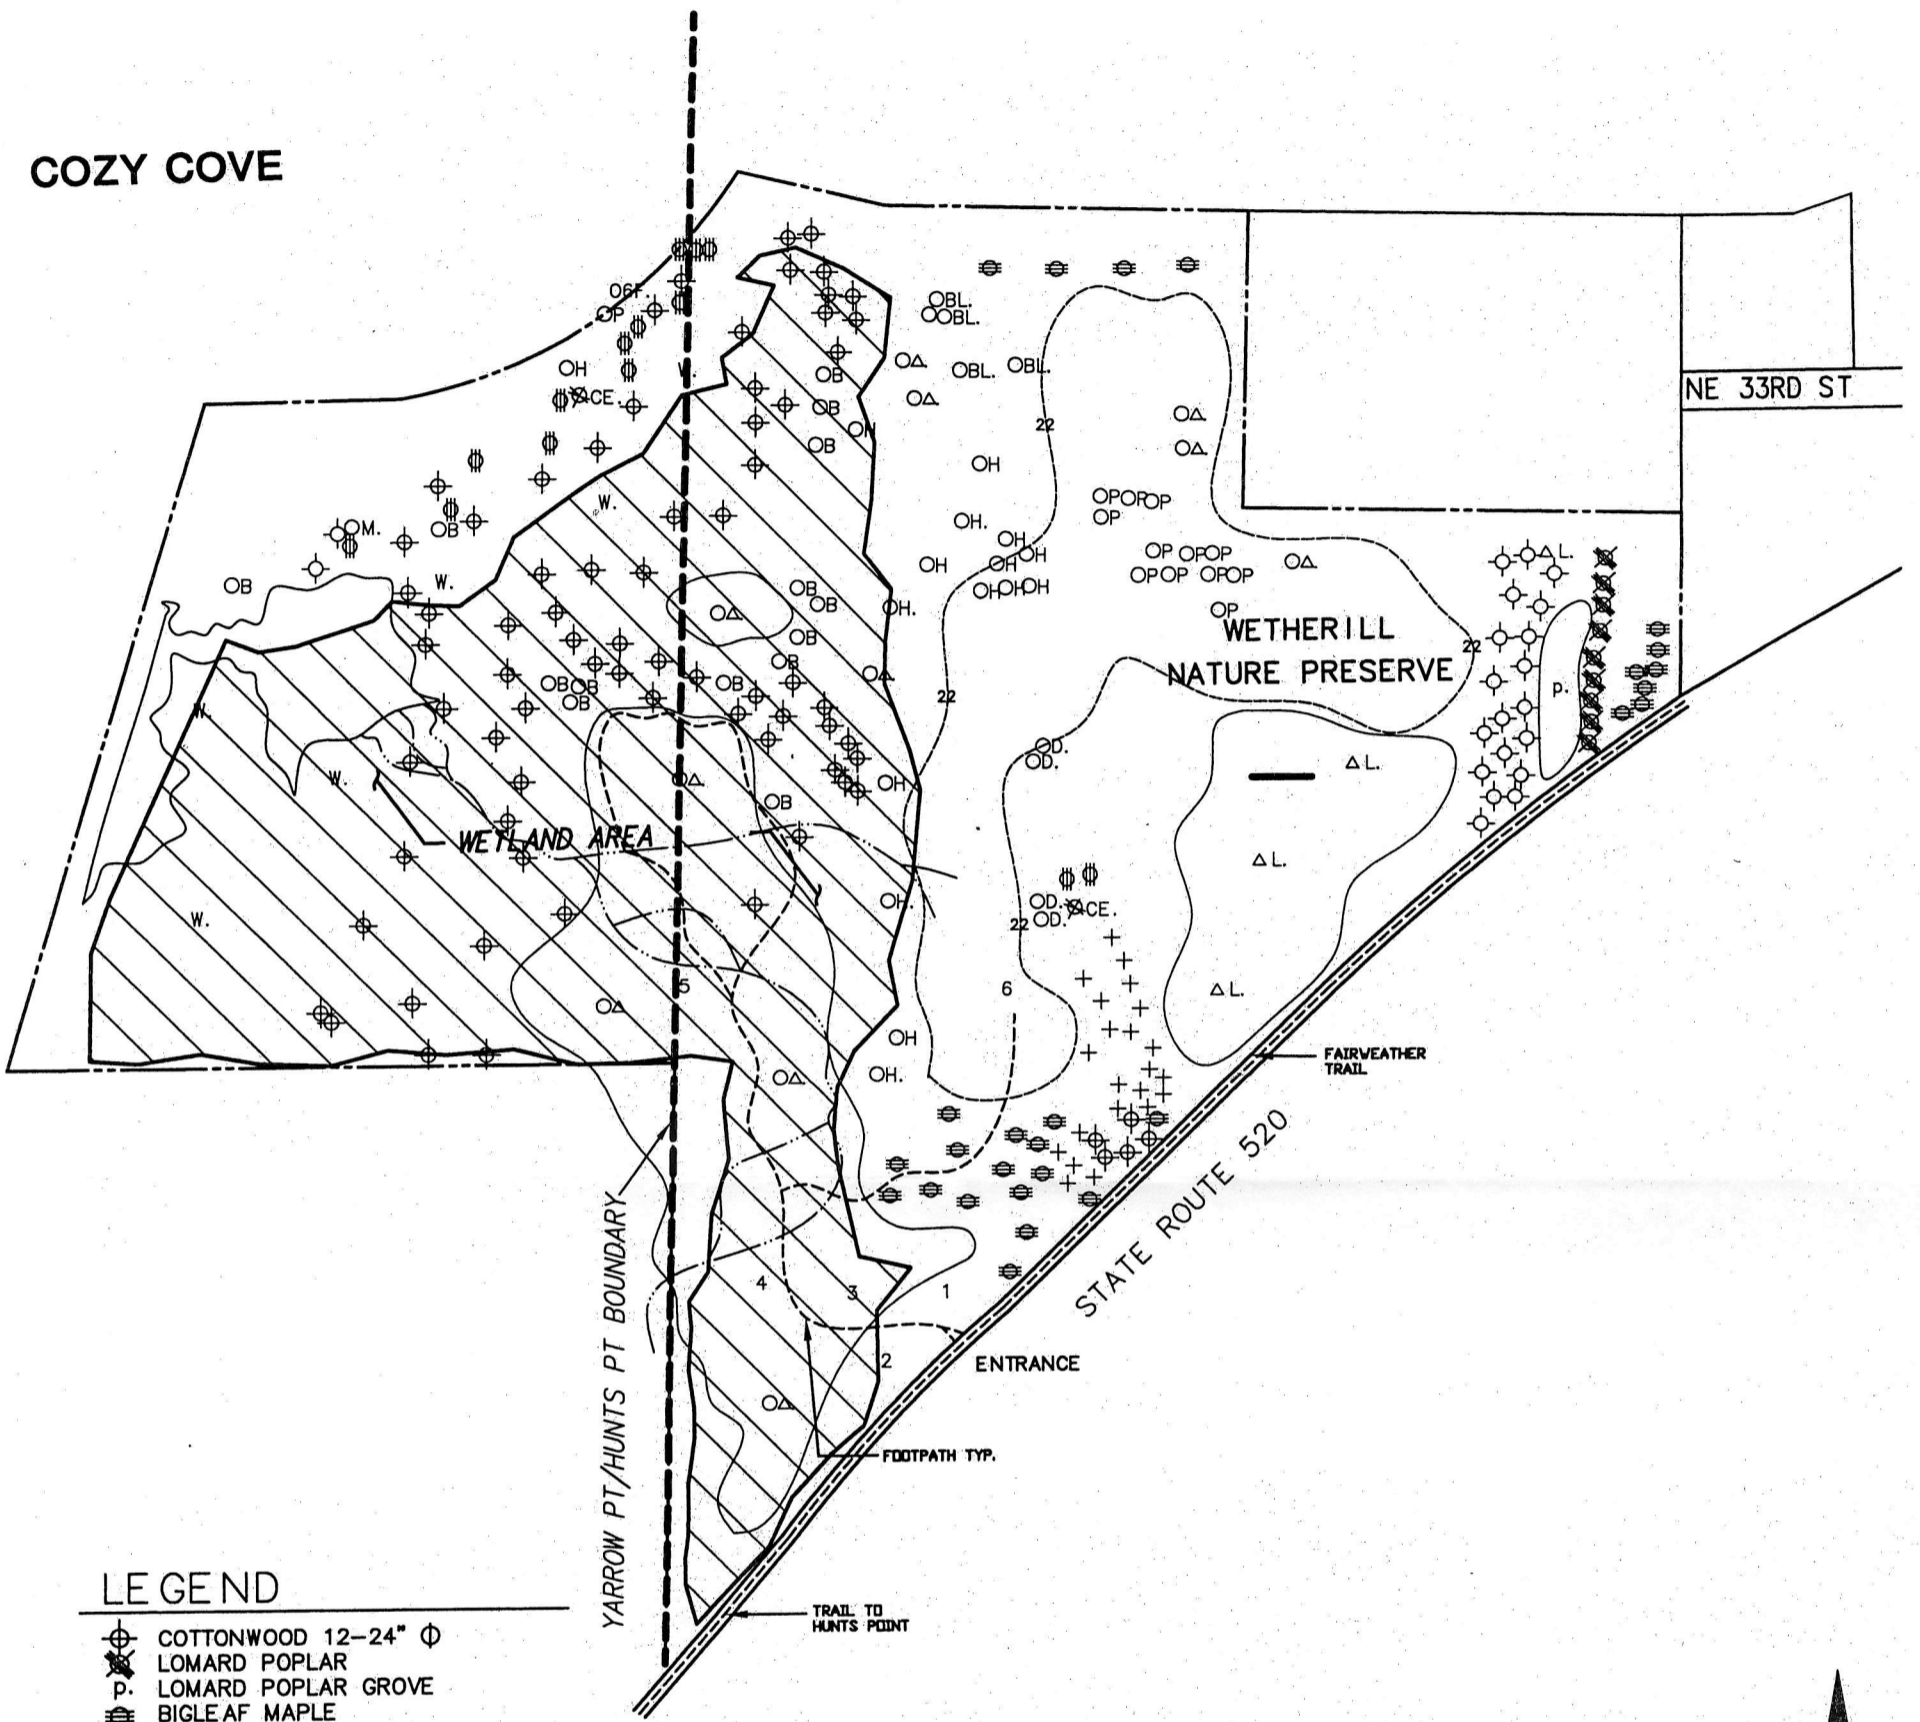

COZY COVE

LEGEND

- ⊕ COTTONWOOD 12-24" ⊕
- ⊗ LOMARD POPLAR
- P. LOMARD POPLAR GROVE
- ⊕ BIGLEAF MAPLE
- ⊕ BITTER CHERRY
- OM. MARONA
- ALDER 10-12" ⊕
- △L. ALDER GROVE 4-5" ⊕
- ⊗ ACE. WESTERN RED WOOD CEDAR 24" ⊕
- OD. DOGWOOD
- W. WILLOW
- Δ OREGON ASH GROVE 1-6" ⊕
- Δ APPLE
- OP PEAR
- OB EUROPEAN WHITE BIRCH 6-10" ⊕
- OH HAWTHORN 4-8" ⊕
- OBL. BLACK LOCUST
- + DOUGLAS FIR
- O6F. GRAND FIR
- OPO. PORT ORFORD CEDAR
- OH WESTERN HEMLOCK
- 1 ENTRANCE SIGN
- 2 WETHERILL NATURE SIGN
- 3 DEDICATION ROCK
- 4 JIM BARTON BENCH
- 5 D.K. & ELISA MCDONALD BENCH
- 6 JUDY ADDINGTON BENCH

TOWN OF YARROW POINT

THIS MAP IS FOR LOCATING PROPERTY ONLY
AND IS NOT GUARANTEED TO SHOW ACCURATE
MEASUREMENTS

JUNE 2003	WETHERILL NATURE PRESERVE	FIGURE 4
-----------	---------------------------	----------